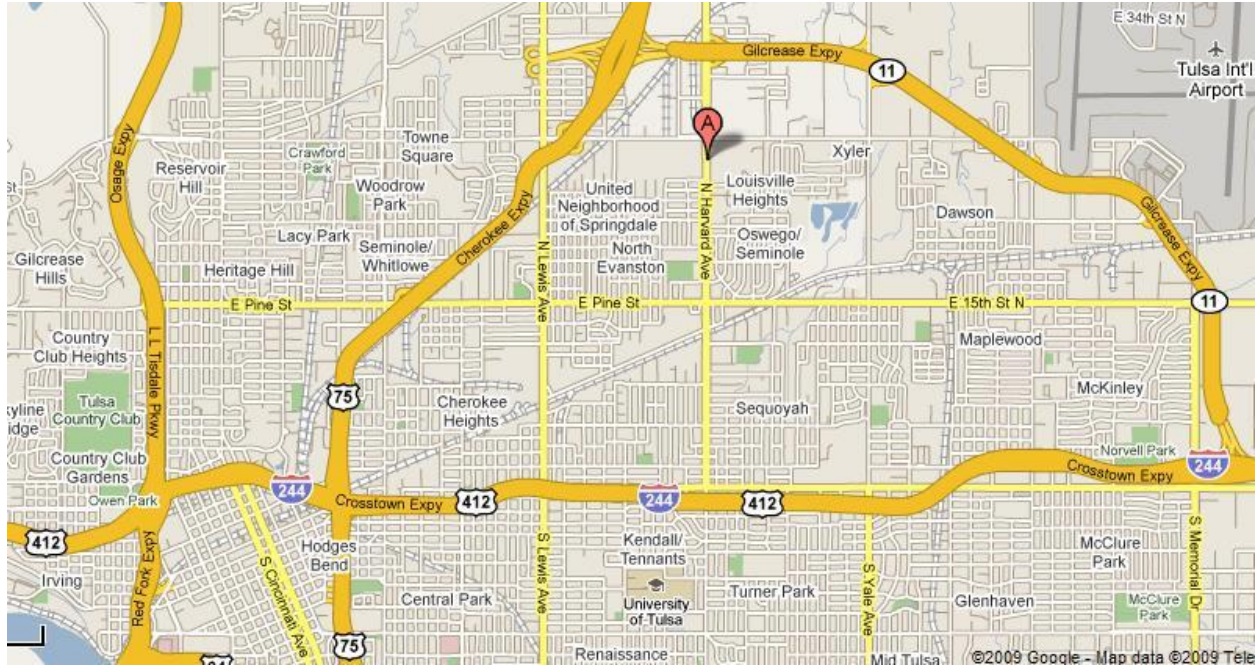

# Directions to Catholic Charities new Campus

**Address: 2450 North Harvard Avenue**

**1 3/4 miles north of Admiral/I-244/412 and Harvard on the west side of the road  
the "A" on the map is the location**

**This is what the front looks like - you can't miss it!!!!**

**It is on your left as you drive north.**

**918-949-HOPE (4673)**